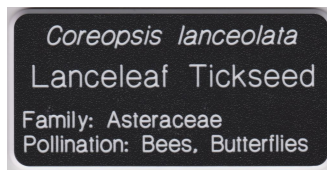

Examples of Rounded Corners on 3"x5" Plates:

3/16" Rounded Corners

1/4" Rounded Corners

3/8" Rounded Corners

3/4" Rounded Corners

Examples of Rounded Corners on 2"x4" Plates:

3/16" Rounded Corners

1/4" Rounded Corners

3/8" Rounded Corners

1/2" Rounded Corners

3/4" Rounded Corners

- Rounded corners available by special order. Please allow at least two weeks for us to get the blank plates from our supplier.
- The cost of having rounded corners is an additional \$1.00 per plate. Rounded corners are available on any size or any color of sign plate.