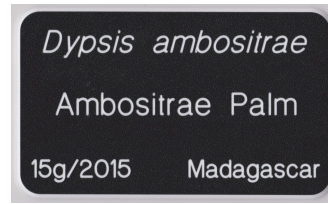

Examples of Rounded Corners on 3"x5" Plates:

3/16" Rounded Corners

1/4" Rounded Corners

3/8" Rounded Corners

3/4" Rounded Corners

Examples of Rounded Corners on 2"x4" Plates:

3/16" Rounded Corners

1/4" Rounded Corners

3/8" Rounded Corners

1/2" Rounded Corners

3/4" Rounded Corners

- Rounded corners available by special order. Please allow at least two weeks for us to get the blank plates from our supplier.
- The cost of having rounded corners is an additional \$1.00 per plate. Rounded corners are available on any size or any color of sign plate.