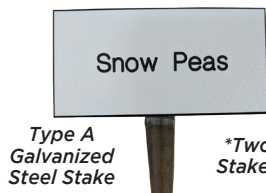

Engraved Sign Plate Prices

(Does Not Include Stakes - See Below)

SIZE PLATE	BLACK OR GREENS	RED OR WHITE
2x4	\$6.30	\$7.35
3x4	\$8.25	\$9.30
3x5	\$9.45	\$11.82
3x6	\$11.82	\$13.65
4x5	\$14.18	\$16.54
4x6	\$15.49	\$18.12
4x7	\$17.59	\$19.69
4x8	\$18.90	\$22.32
5x7	\$25.99	\$28.09
6x8	\$34.65	\$36.75
5x10	\$39.64	\$41.22
8x10	\$62.22	\$67.47

A. Plain Galvanized Steel Stake Prices

(Includes Epoxy Sign Plate Attachment to Stakes)

Size Plate	12" Steel	17" Steel	24" Steel
2x4	\$2.25	\$2.75	\$3.25
3x4	\$2.25	\$2.75	\$3.25
3x5	\$2.25	\$2.75	\$3.25
3x6	\$2.25	\$2.75	\$3.25
4x5	N/A	\$2.75	\$3.25
4x6	N/A	\$2.75	\$3.25
4x7	N/A	\$2.75	\$3.25
4x8	N/A	\$2.75	\$3.25
5x7	N/A	N/A	\$3.25
6x8*	N/A	N/A	\$6.50
5x10*	N/A	N/A	\$6.50
8x10*	N/A	N/A	\$6.50